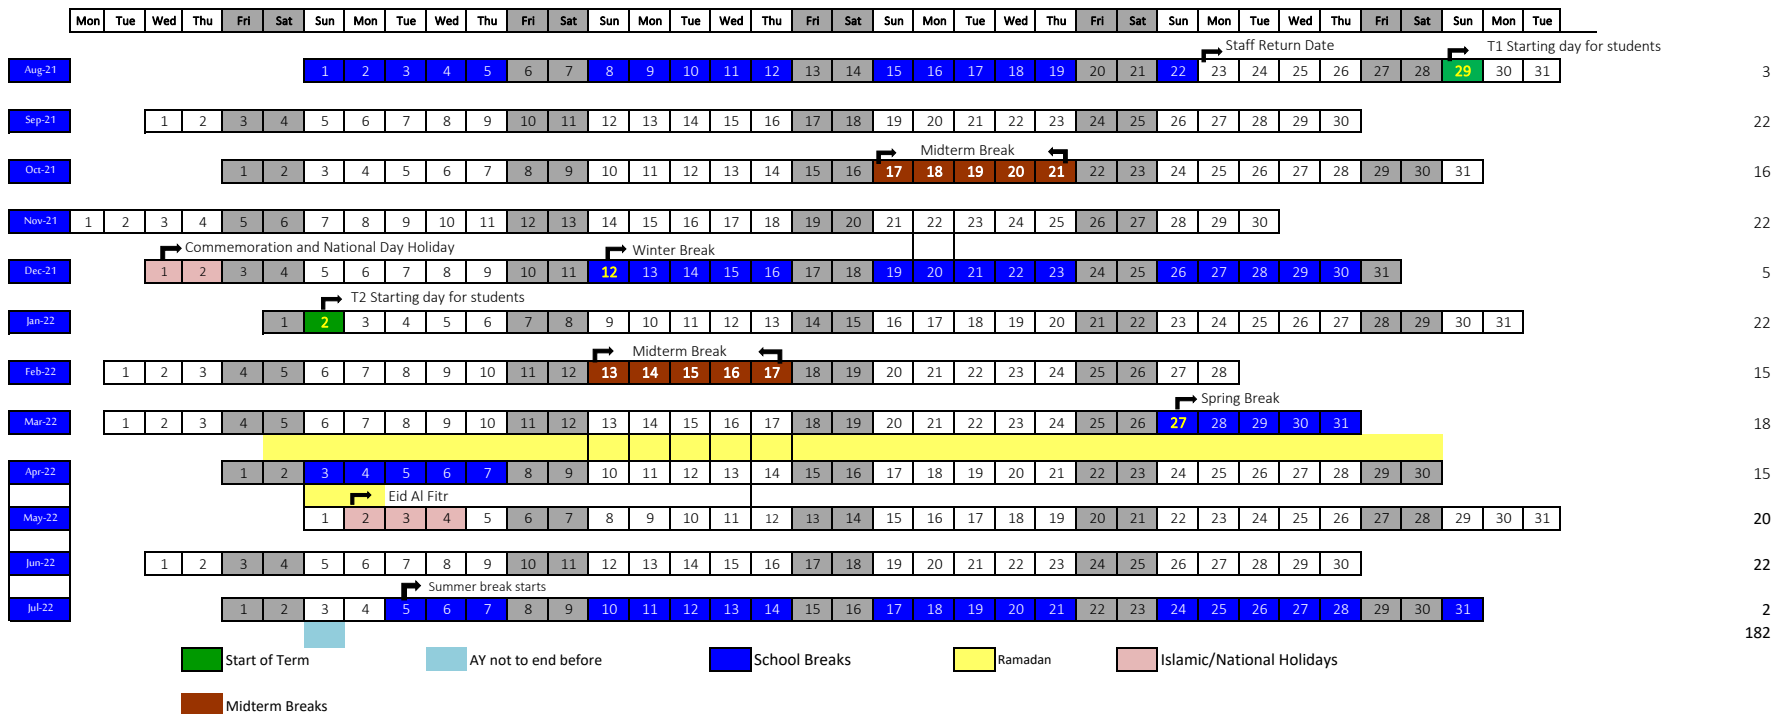

Academic Calendar (British Schools) 2021-2022																	
eSIS No.:	9322	School Name:	Al Basma British School	Curriculum:	British	Years: Nursery to Year 13											

**Note:** Public holidays dates are tentative and are subject to official announcements.

Minimum teaching days including exams

182

Principal Signature:

School Stamp:

Holiday Dates	Teachers	Admin
End of 20/21 Academic Year	5th July	8th July
Start of 21/22 Academic Year	23rd Aug	23rd Aug
Midterm Break Starts	15th Oct	2 days
Midterm Break Ends	23rd Oct	
Winter Break Starts	10th Dec	6 days
Winter Break Ends	1st Jan	
Midterm Break Starts	11th Feb	2 days
Midterm Break Ends	19th Feb	
Spring Break Starts	25th Mar	5 days
Spring Break Ends	9th April	
End of 21/22 Academic Year	5th July	8th July